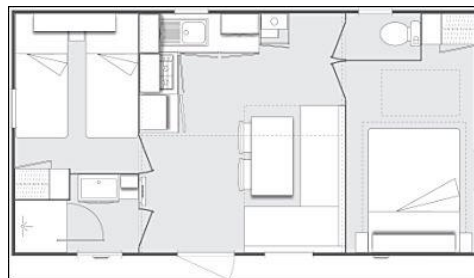

Also available in model 3 bedrooms

INSIDE LAYING OUT

« KETCH WOODY »
Modèle O'HARA 734
2 Separate bedrooms
+ double berth convertible*
29 sqf
Capacity : 4/6 persons
Year 2014

- Fully equipped kitchen :
 - refrigerator / freezer
 - Extractor hood
 - 4 burner cooktop
 - Microwave oven
 - Full dishes, coffee machine and toaster, electric kettle.
 - Living room with corner sofa* convertible to double berth, flat screen TV
 - Electric heater in the living room, the bedrooms and the bathroom
 - 1 bedroom with double bed 140 x 190 + space for baby cot
 - 1 bedroom with 2 separate beds 80 x 190
 - Bathroom with shower, sink, hair dryer, gas water heater, separate lavatories
 - Storage units in the bedroom and the bathroom
 - Garden furniture on the wooden covered terrace,
- * Each mobile home has a sofa convertible to a double berth and can be used free by a child up to 12 years old (max 2 children), or by an adult (more than 12 years with an extra cost (2 persons max).